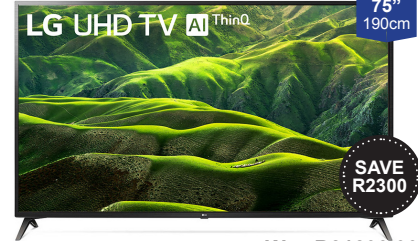

LG 75" UHD SMART TV

75"
190cm

SAVE
R2300

Was ~~R21299.99~~
R18999.99

75UM7180PVB
S/N 69754BF