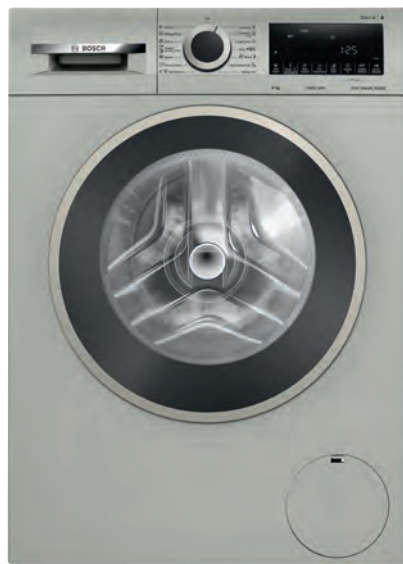

BOSCH
9 kg Front Loader Washing Machine
• Model: WGA1440XZA (850004870)

Save 2000
7999
each