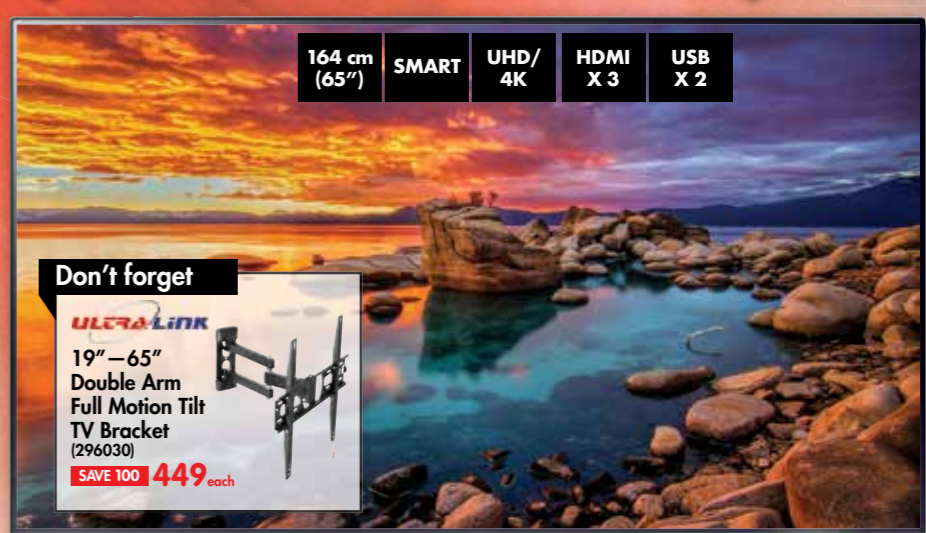

LG

2.1 Channel Soundbar

SAVE 1000
2999
each